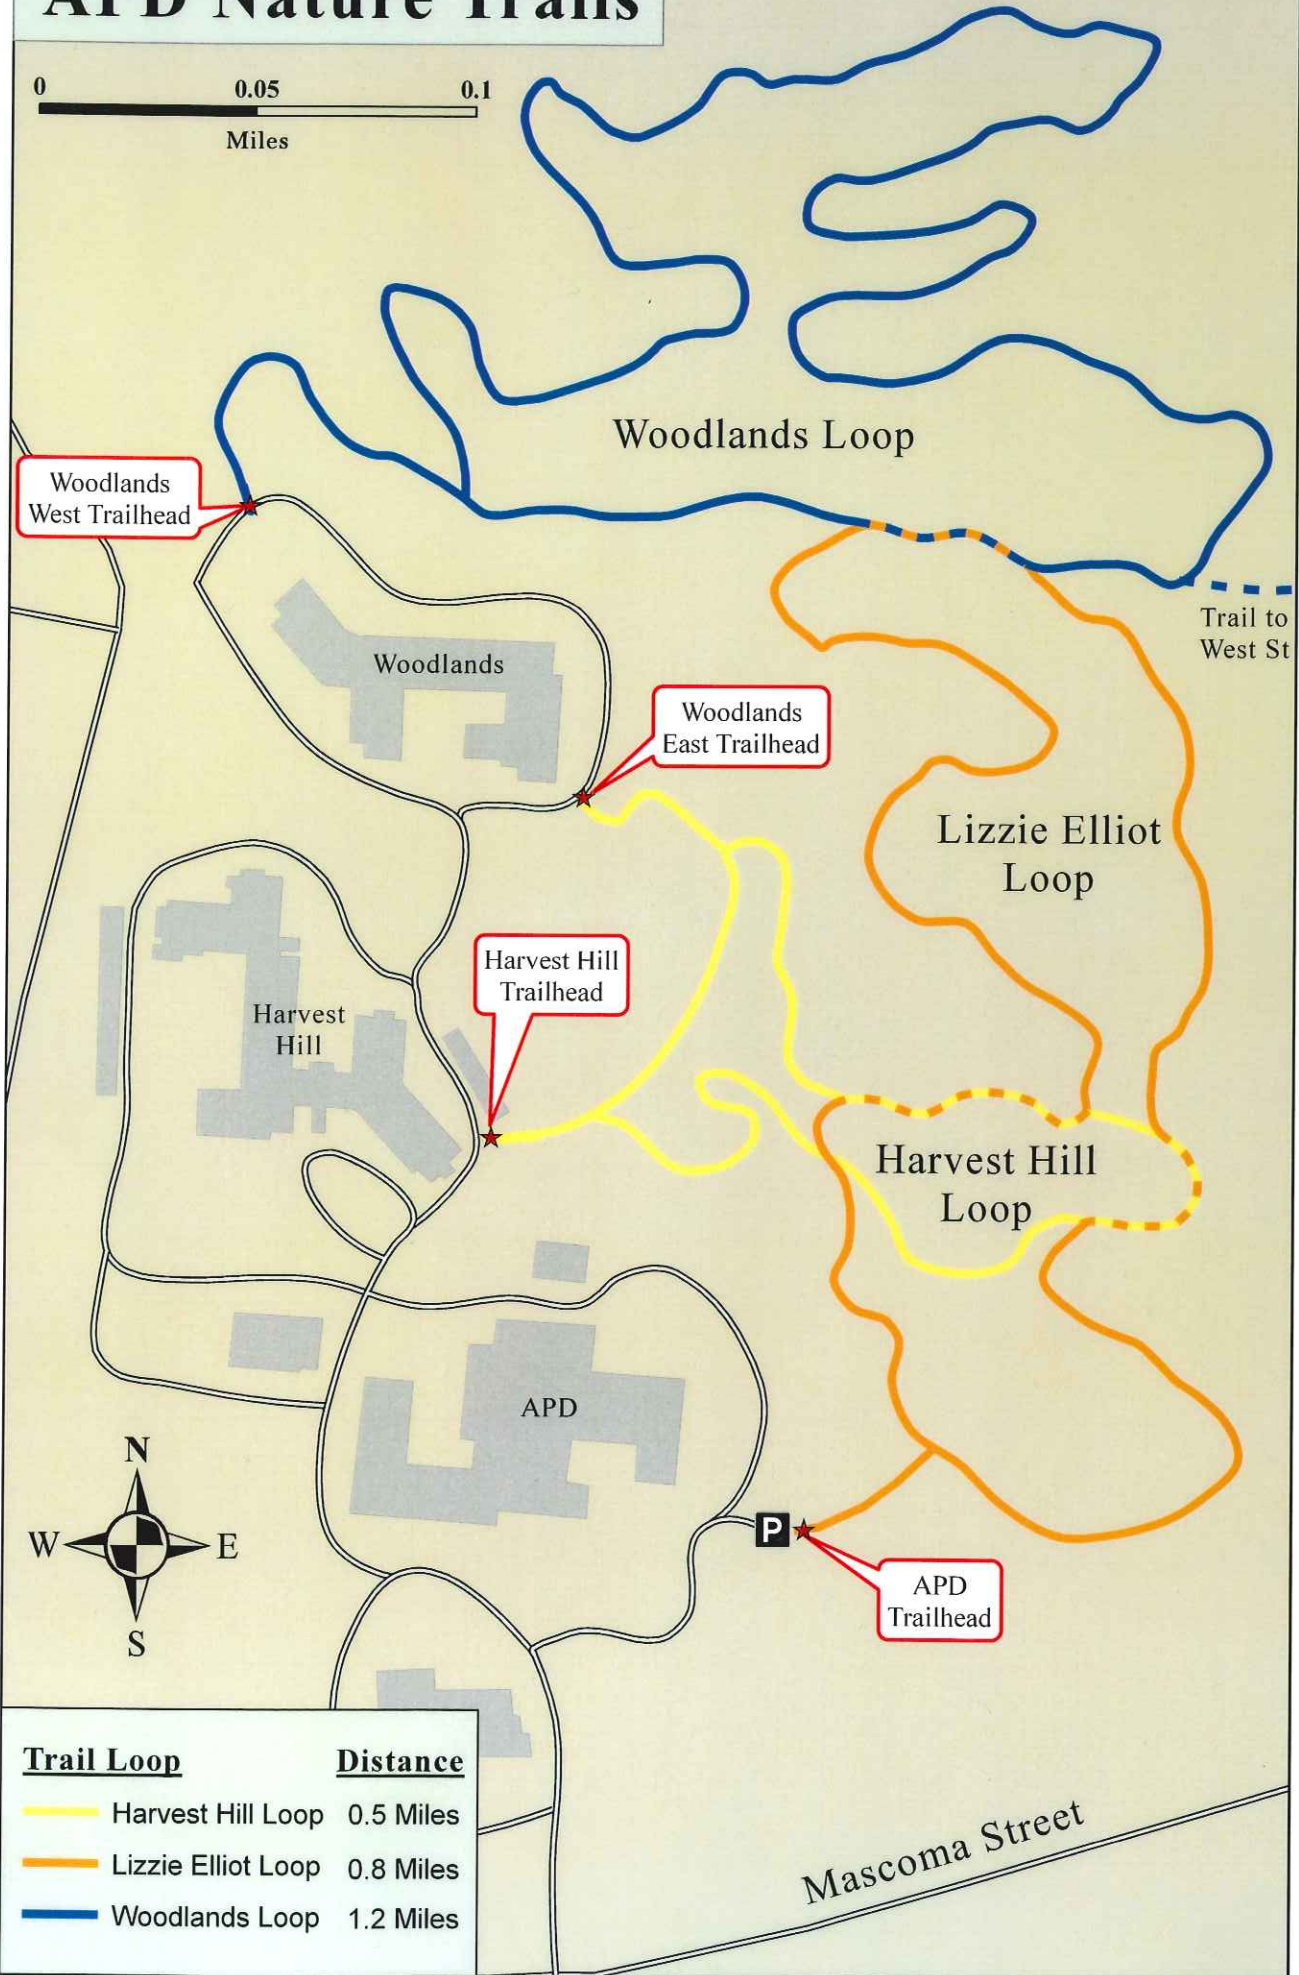

APD Nature Trails

<u>Trail Loop</u>	<u>Distance</u>
Harvest Hill Loop	0.5 Miles
Lizzie Elliot Loop	0.8 Miles
Woodlands Loop	1.2 Miles